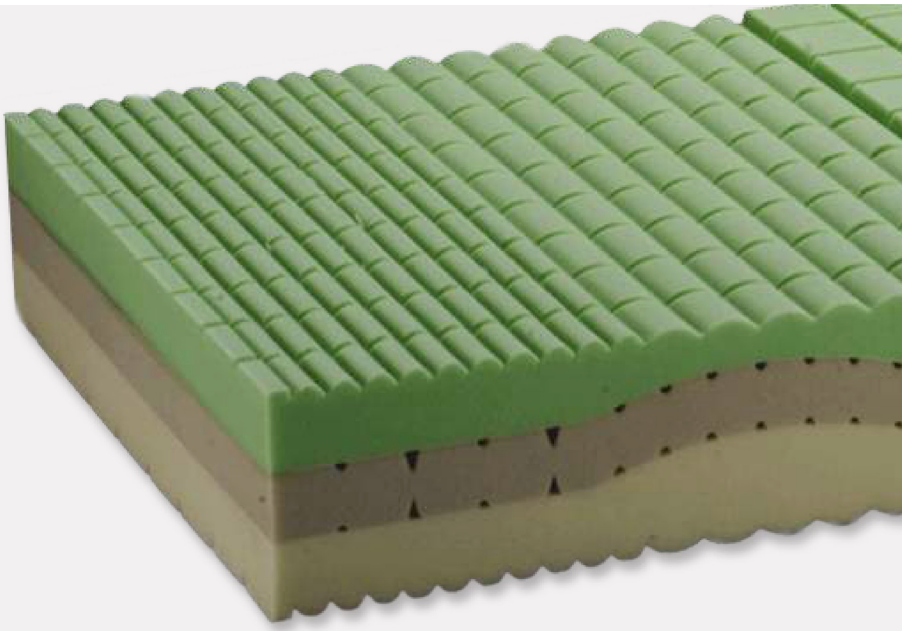

Rollflex

Roll-Coat Adhesive Machine

Adhesive machine from Quarrata Forniture uniquely analyzes and automatically distributes the right amount of adhesive for each mattress component passing through.

SPECIFICATIONS	Rollflex
Adhesive Roll Diameter	246 mm
Dosing Roll Diameter	216 mm
Roll Width	2250 mm--Rolls tolerance: +/- 0,03 mm
Speed	Adjustable 0 / 30 m/min
Thickness Adjustment	Automatic, electronically controlled
Adhesive Tank Re-filling	Automatic
Dimensions (based on standard machine)	2100 x 2900 x 1950 (h) mm (+ control board)
Weight (based on standard machine)	2000 kg
Construction	Main frame in 8 mm thick solid steel
Installed power	6 Kw
Compressed Air	6 bar, 85PSI

Rollflex is an adhesive roll-coating machine for foam bedding products based on rolled application technology for one-component, water-based adhesive. The machine uses a gluing and dosing roll, built with amazing mechanical accuracy to ensure top precision in controlling the quantity of adhesive applied.

- Electronic dosing control is managed by centesimal mm-precision sensors.
- Stainless steel rolls ensure chemical and physical compatibility with any kind of adhesive.
- Large-diameter rolls reduce the mechanical stress of the product used.
- Unique surface of the rolls allows use of either high- or low-viscosity adhesives.
- Able to automatically adjust to the thickness of the materials to be bonded.
- All parameters are controlled via a full-color touchscreen.