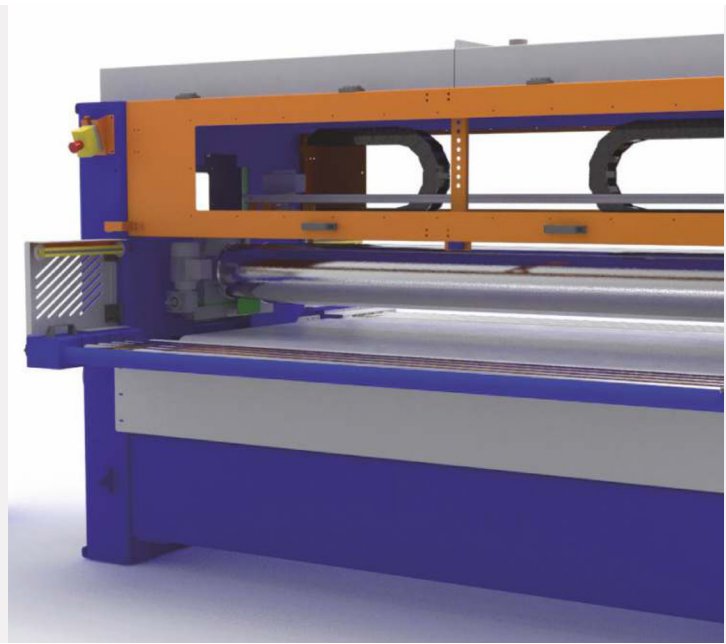

Rollflex

Roll-Coat Adhesive Machine

Adhesive machine from Quarrata Forniture uniquely analyzes and automatically distributes the right amount of adhesive for each mattress component passing through.

SPECIFICATIONS	Rollflex
Adhesive Roll Diameter	246 mm
Dosing Roll Diameter	216 mm
Roll Width	2250 mm--Rolls tolerance: +/- 0,03 mm
Speed	Adjustable 0 / 30 m/min
Thickness Adjustment	Automatic, electronically controlled
Adhesive Tank Re-filling	Automatic
Dimensions (based on standard machine)	2100 x 2900 x 1950 (h) mm (+ control board)
Weight (based on standard machine)	2000 kg
Construction	Main frame in 8 mm thick solid steel
Installed power	6 Kw
Compressed Air	6 bar, 85PSI

Rollflex is an adhesive roll-coating machine for foam bedding products based on rolled application technology for one-component, water-based adhesive. The machine uses a gluing and dosing roll, built with amazing mechanical accuracy to ensure top precision in controlling the quantity of adhesive applied.

- Electronic dosing control is managed by centesimal mm-precision sensors.
- Stainless steel rolls ensure chemical and physical compatibility with any kind of adhesive.
- Large-diameter rolls reduce the mechanical stress of the product used.
- Unique surface of the rolls allows use of either high- or low-viscosity adhesives.
- Able to automatically adjust to the thickness of the materials to be bonded.
- All parameters are controlled via a full-color touchscreen.